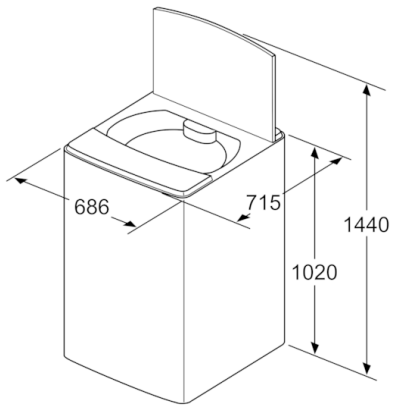

**Serie | 6, Toploader Washing Machine, 16 kg,
680 rpm
WOA165X0ZA**

---

measurements in mm